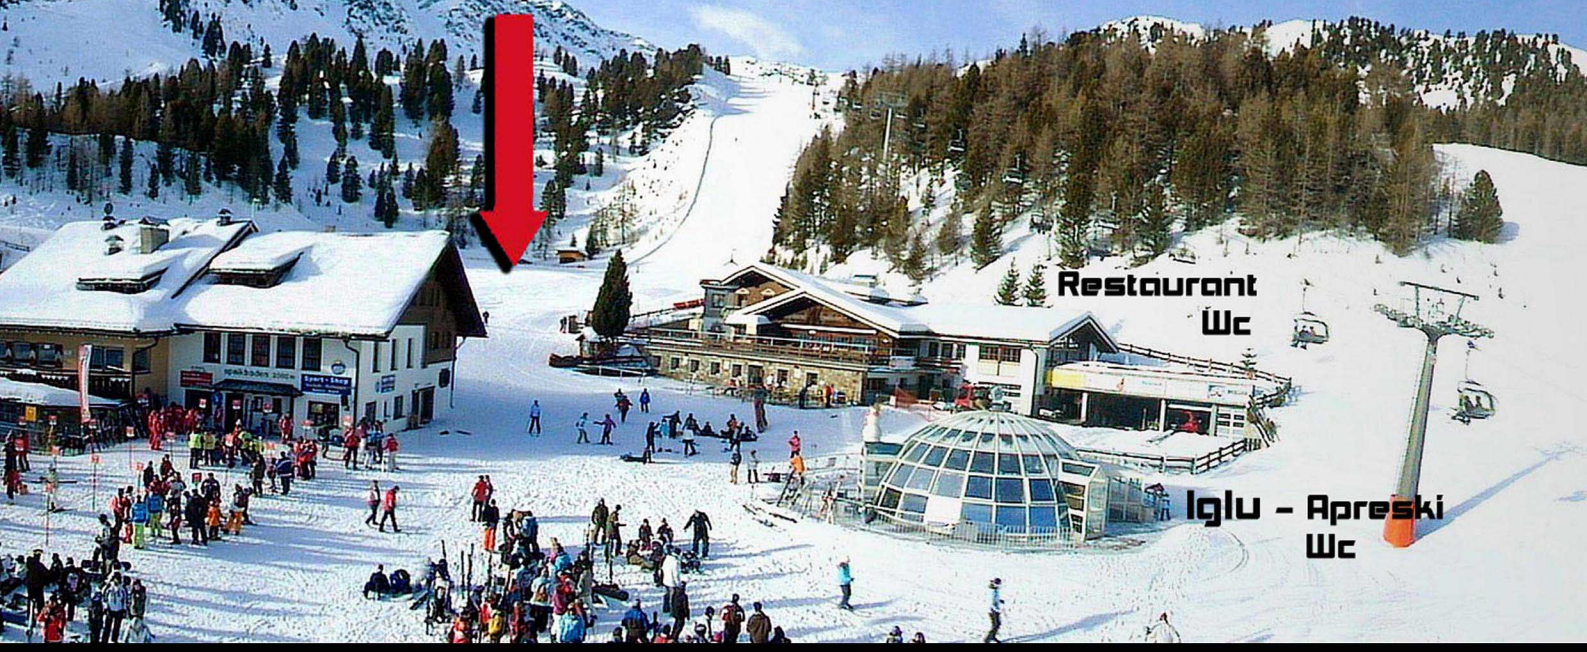

Bergstation Speikboden

Playing fields

Restaurant
Wc

Iglu - Apreski
Wc

Skigebiet Speikboden

BRUNECK
BRUNICO

MÜHLWALD
SELVA DEI MOLINI

LAPPACH
LAPPAGO

SPEIKBODEN

GAIS

UTTENHEIM
VILLA OTTONE

KEMATEN
KAMINATA

MÜHLEN
MOLINI

Sporthalle

SAND IN TAUFRERS
CAMPO TURES

Speikboden
BERGBAHNEN-FUNIVIE-CABLEWAYS

Snowhandball

Talstation
Speikboden

LUTTACH
LUTAGO

WEISSENBACH
RIO BIANCO