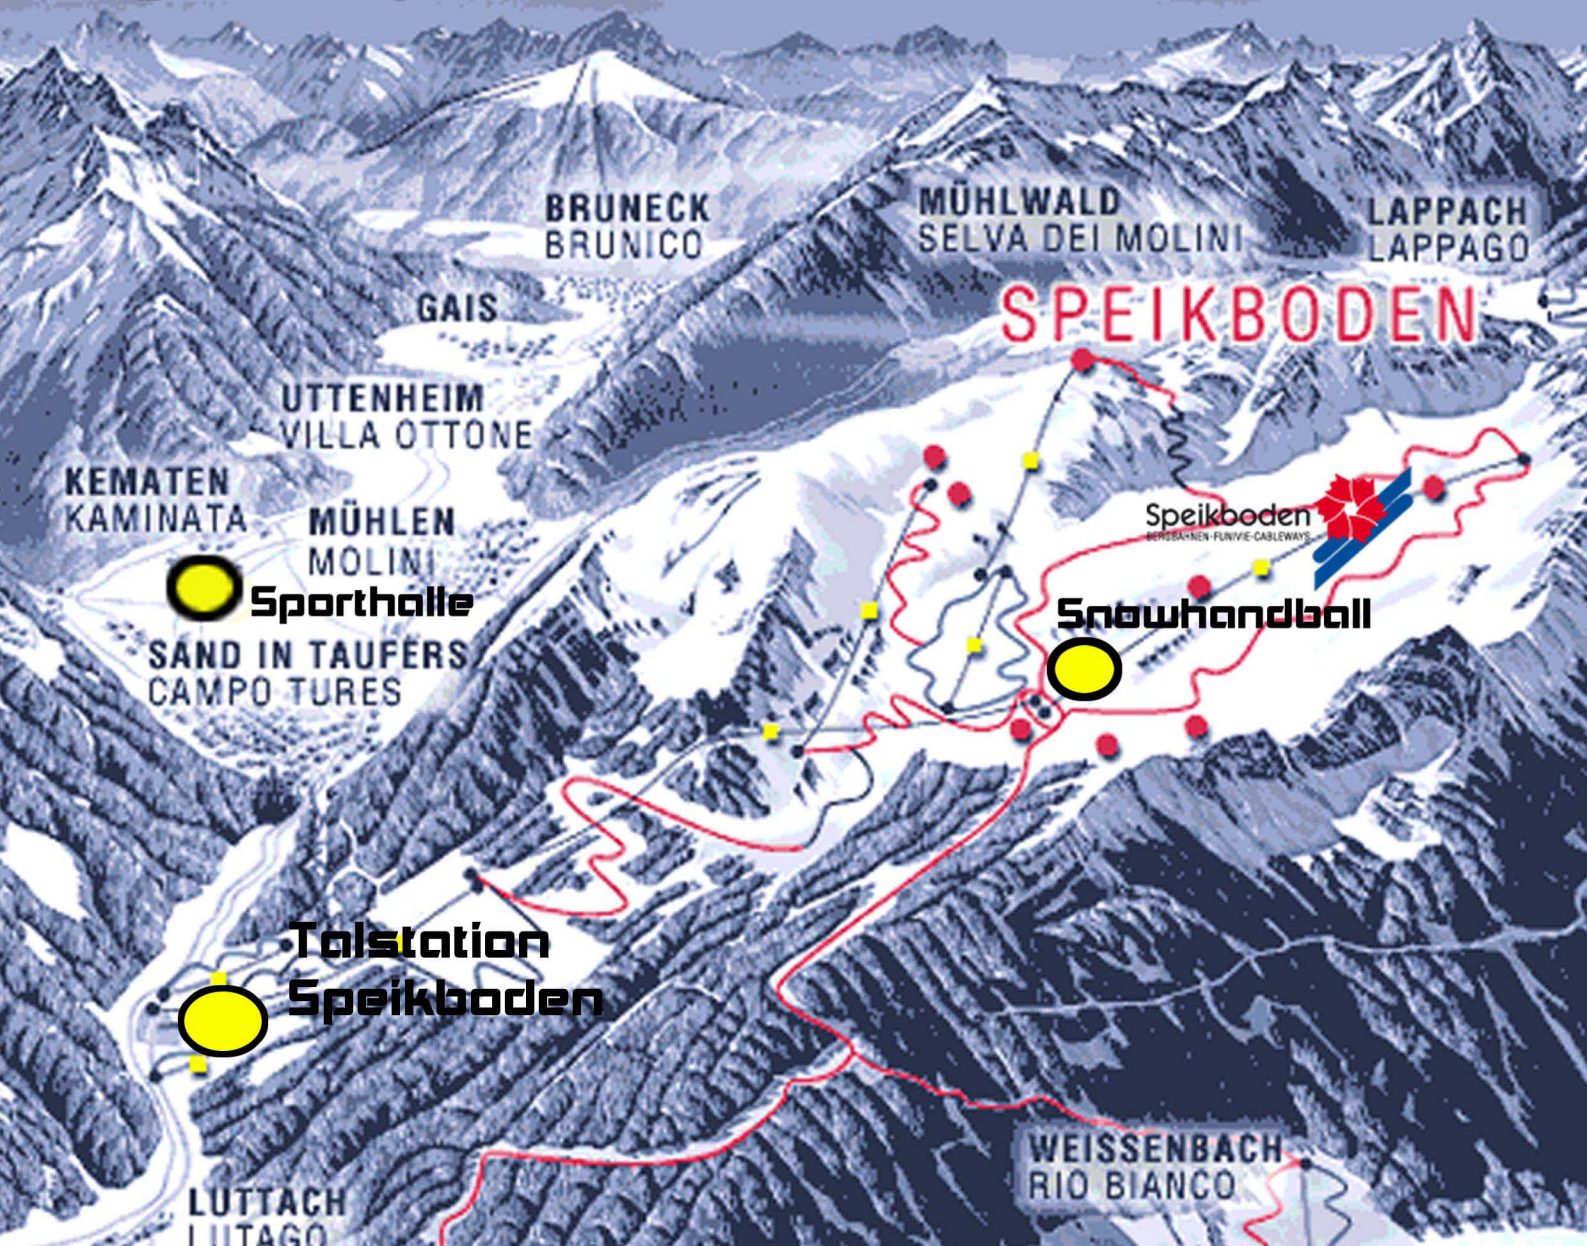

Bergstation Speikboden

Playing fields

Restaurant
Wc

Iglu - Apreski
Wc

Skigebiet Speikboden

BRUNECK
BRUNICO

MÜHLWALD
SELVA DEI MOLINI

LAPPACH
LAPPAGO

SPEIKBODEN

GAIS

UTTENHEIM
VILLA OTTONE

KEMATEN
KAMINATA

MÜHLEN
MOLINI

Sporthalle

SAND IN TAUFRERS
CAMPO TURES

Speikboden
BERGBAHNEN-FUNIVIE-CABLEWAYS

Snowhandball

Talstation
Speikboden

LUTTACH
LUTAGO

WEISSENBACH
RIO BIANCO